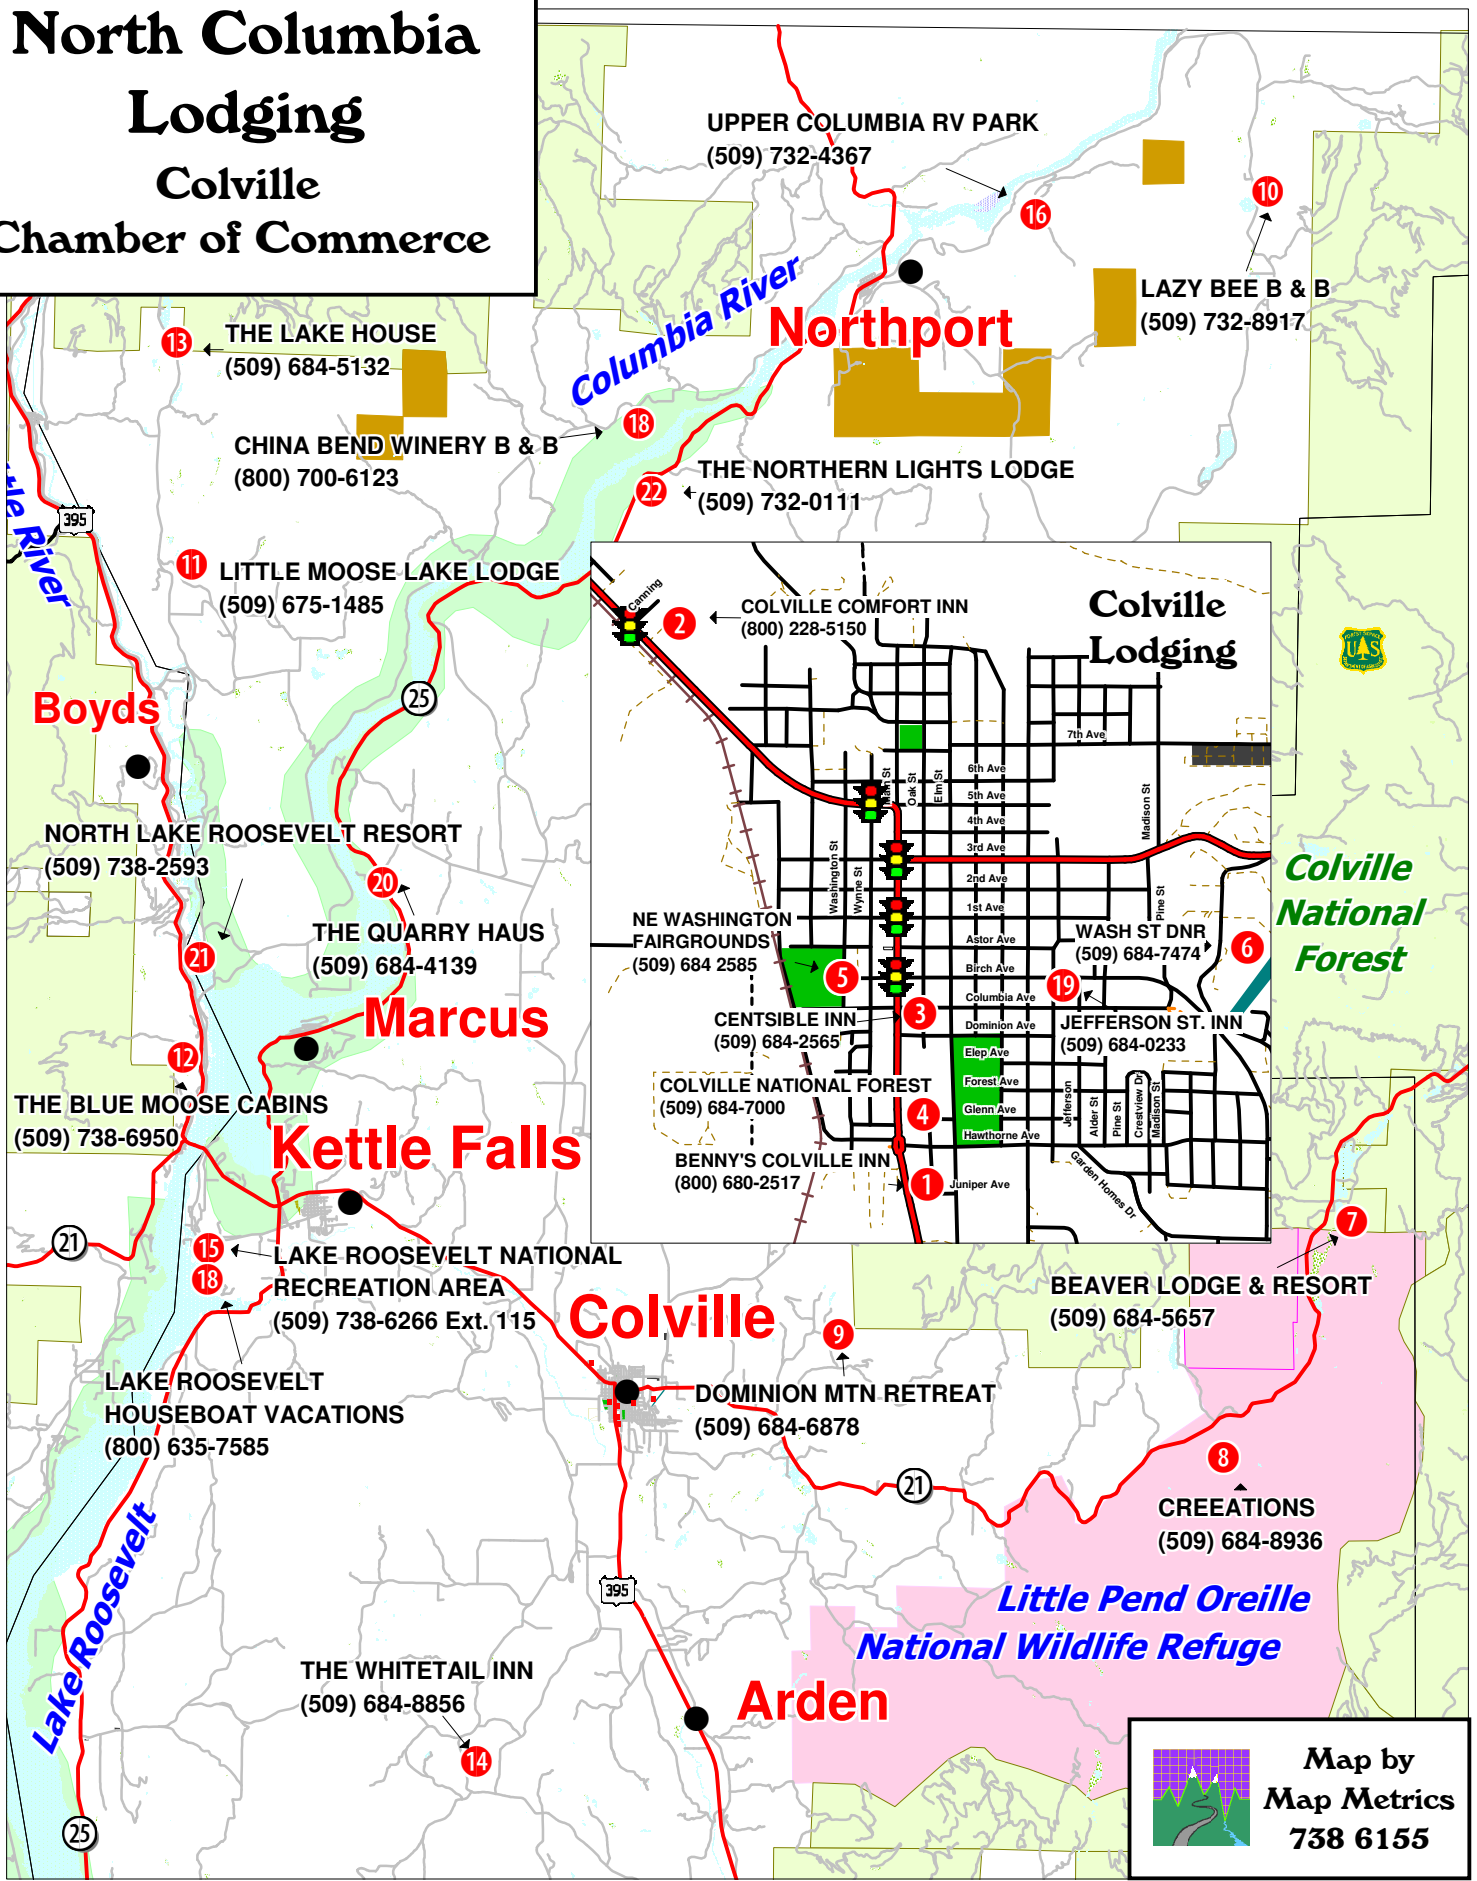

North Columbia Lodging Colville Chamber of Commerce

Map by
Map Metrics
738 6155