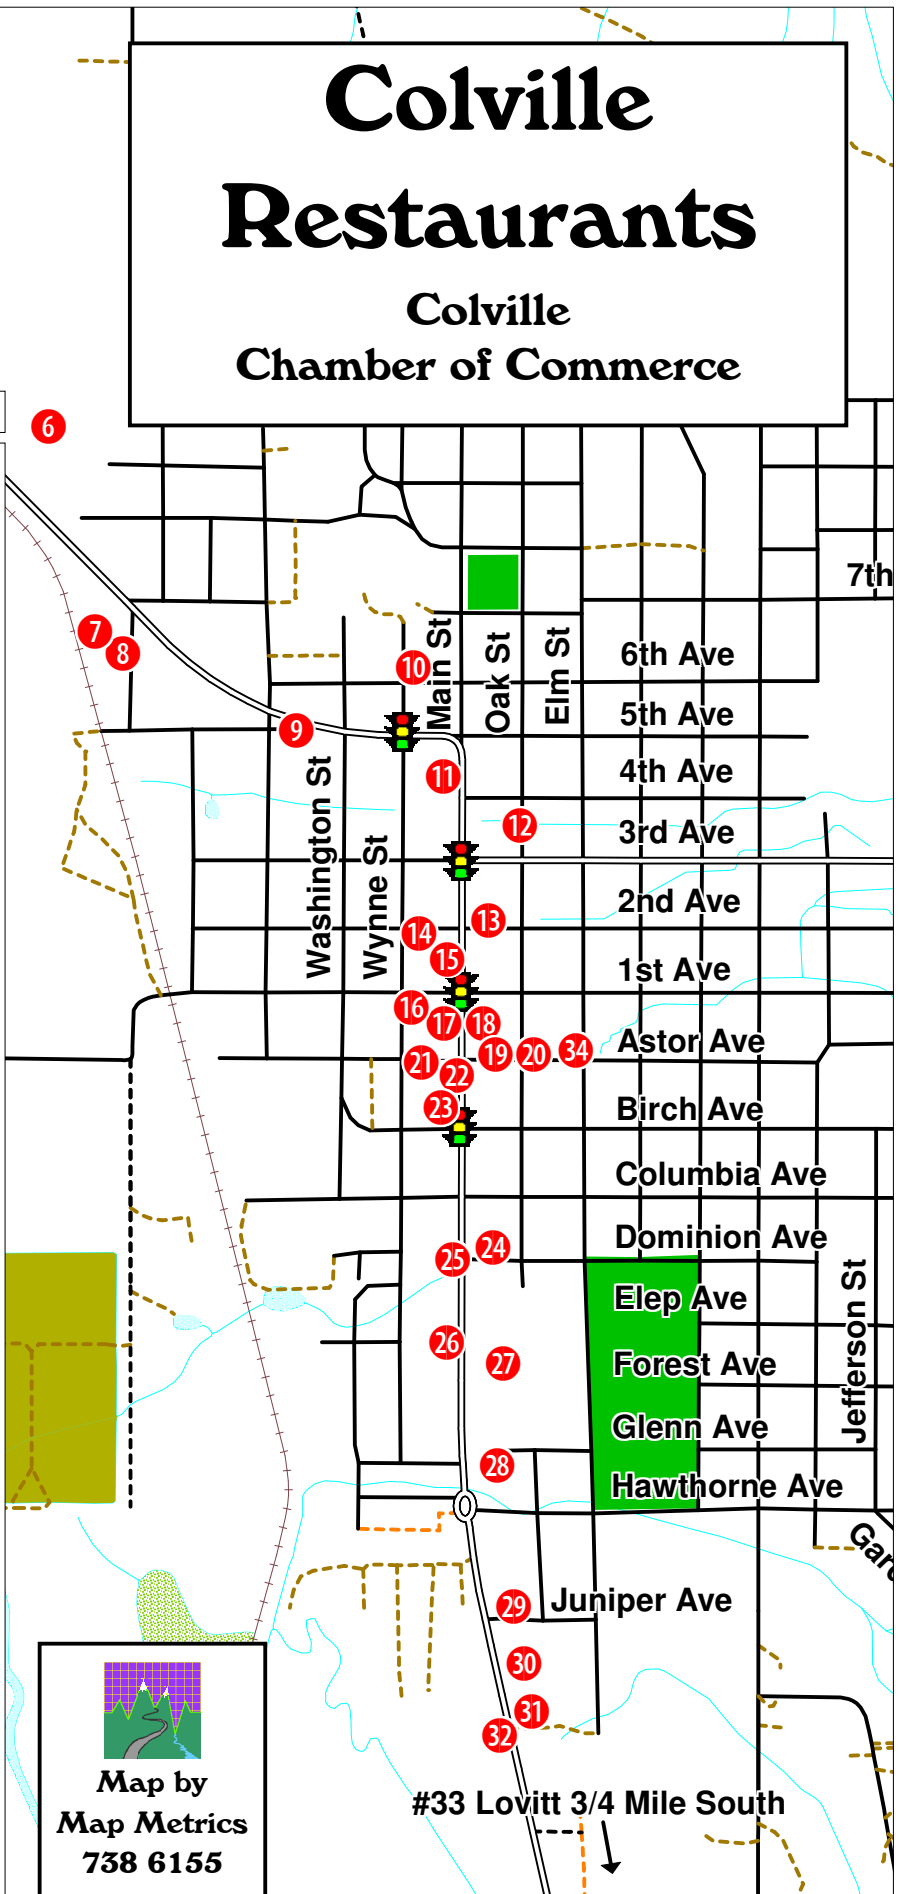

Colville Restaurants

Colville
Chamber of Commerce

ID	Name	Phone
1	KFC TACO BELL	684-2112
2	Subway	684-1585
3	Papa Murphy's	684-7662
4	SUPER-1 DELI	684-9788
5	ARBY'S RESTAURANT	684-3822
6	McDonalds (Wal*Mart)	684-1160
6a	WAL*MART DELI	684-3209
7	TONY'S PIZZA	684-1001
8	Ritze's (Espresso)	685-0751
9	RONNIE D'S DRIVE INN	684-2642
10	Eagles	684-4534
11	Safeway Deli	684-3782
12	SOUP TO NUTS	685-0552
13	Mahoney's	684-2440
14	Cafe Italiano	684-5957
15	Rancho Chico	684-4819
16	DEBZ DINER	685-2382
17	CAFE AL MUNDO	684-8092
18	MANDARIN GARDEN	684-6715
19	TALK N' COFFEE	684-2373
20	CHAMBER OF COMMERCE	684-5973
21	COFFEE & BOOKS	684-3512
22	BARMAN'S	684-9710
23	Acorn Saloon	684-3337
24	Jo'deez Java	685-0958
25	Red Bull Steak House	684-6651
26	Pizza Factory	684-5000
27	Westside Pizza	684-8254
28	Mr Sub	684-5887
29	PARK PLACE	684-0300
30	McDonalds	684-6667
31	Taco Time	684-8640
32	Jamin Java	684-8182
33	LOVITT	684-5444
34	COURTHOUSE CAFE	684-4404