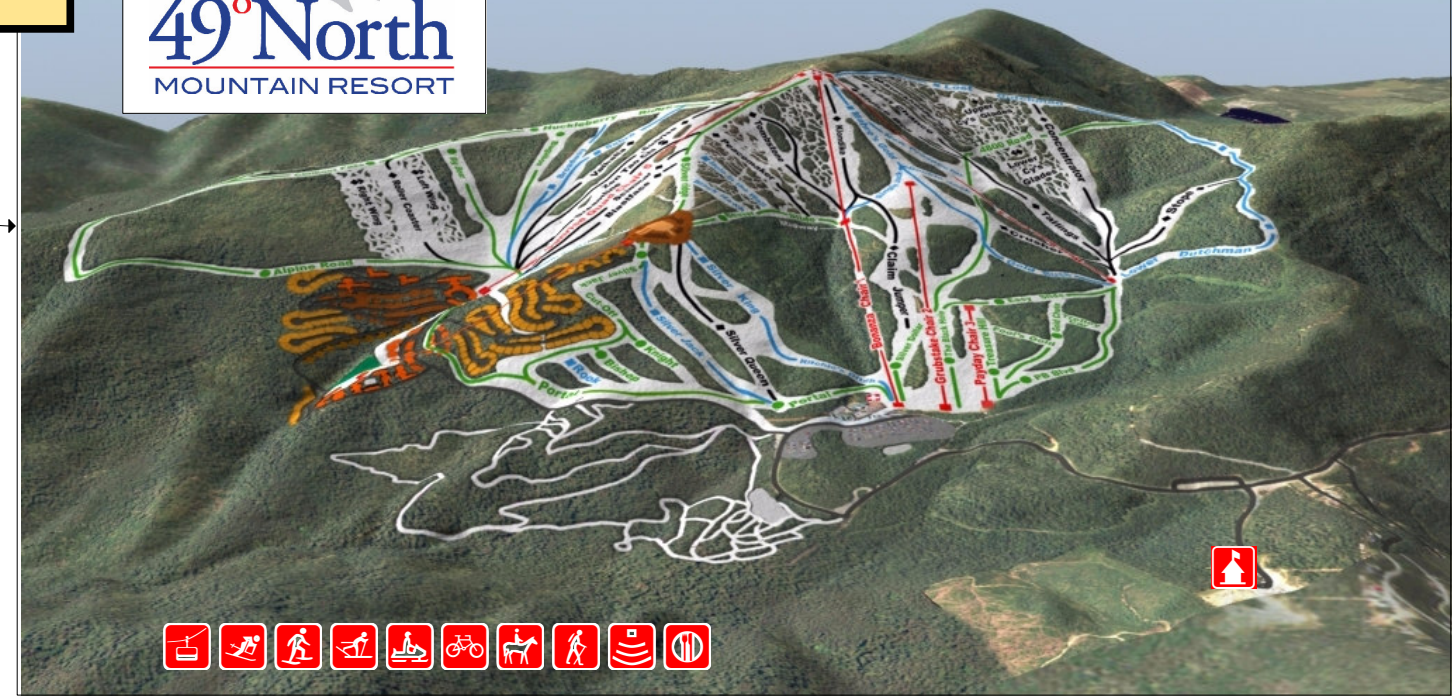

Chewelah Area Visitor Map

Chewelah Golf and Country Club
www.chewelahgolf.com
509.935.6807