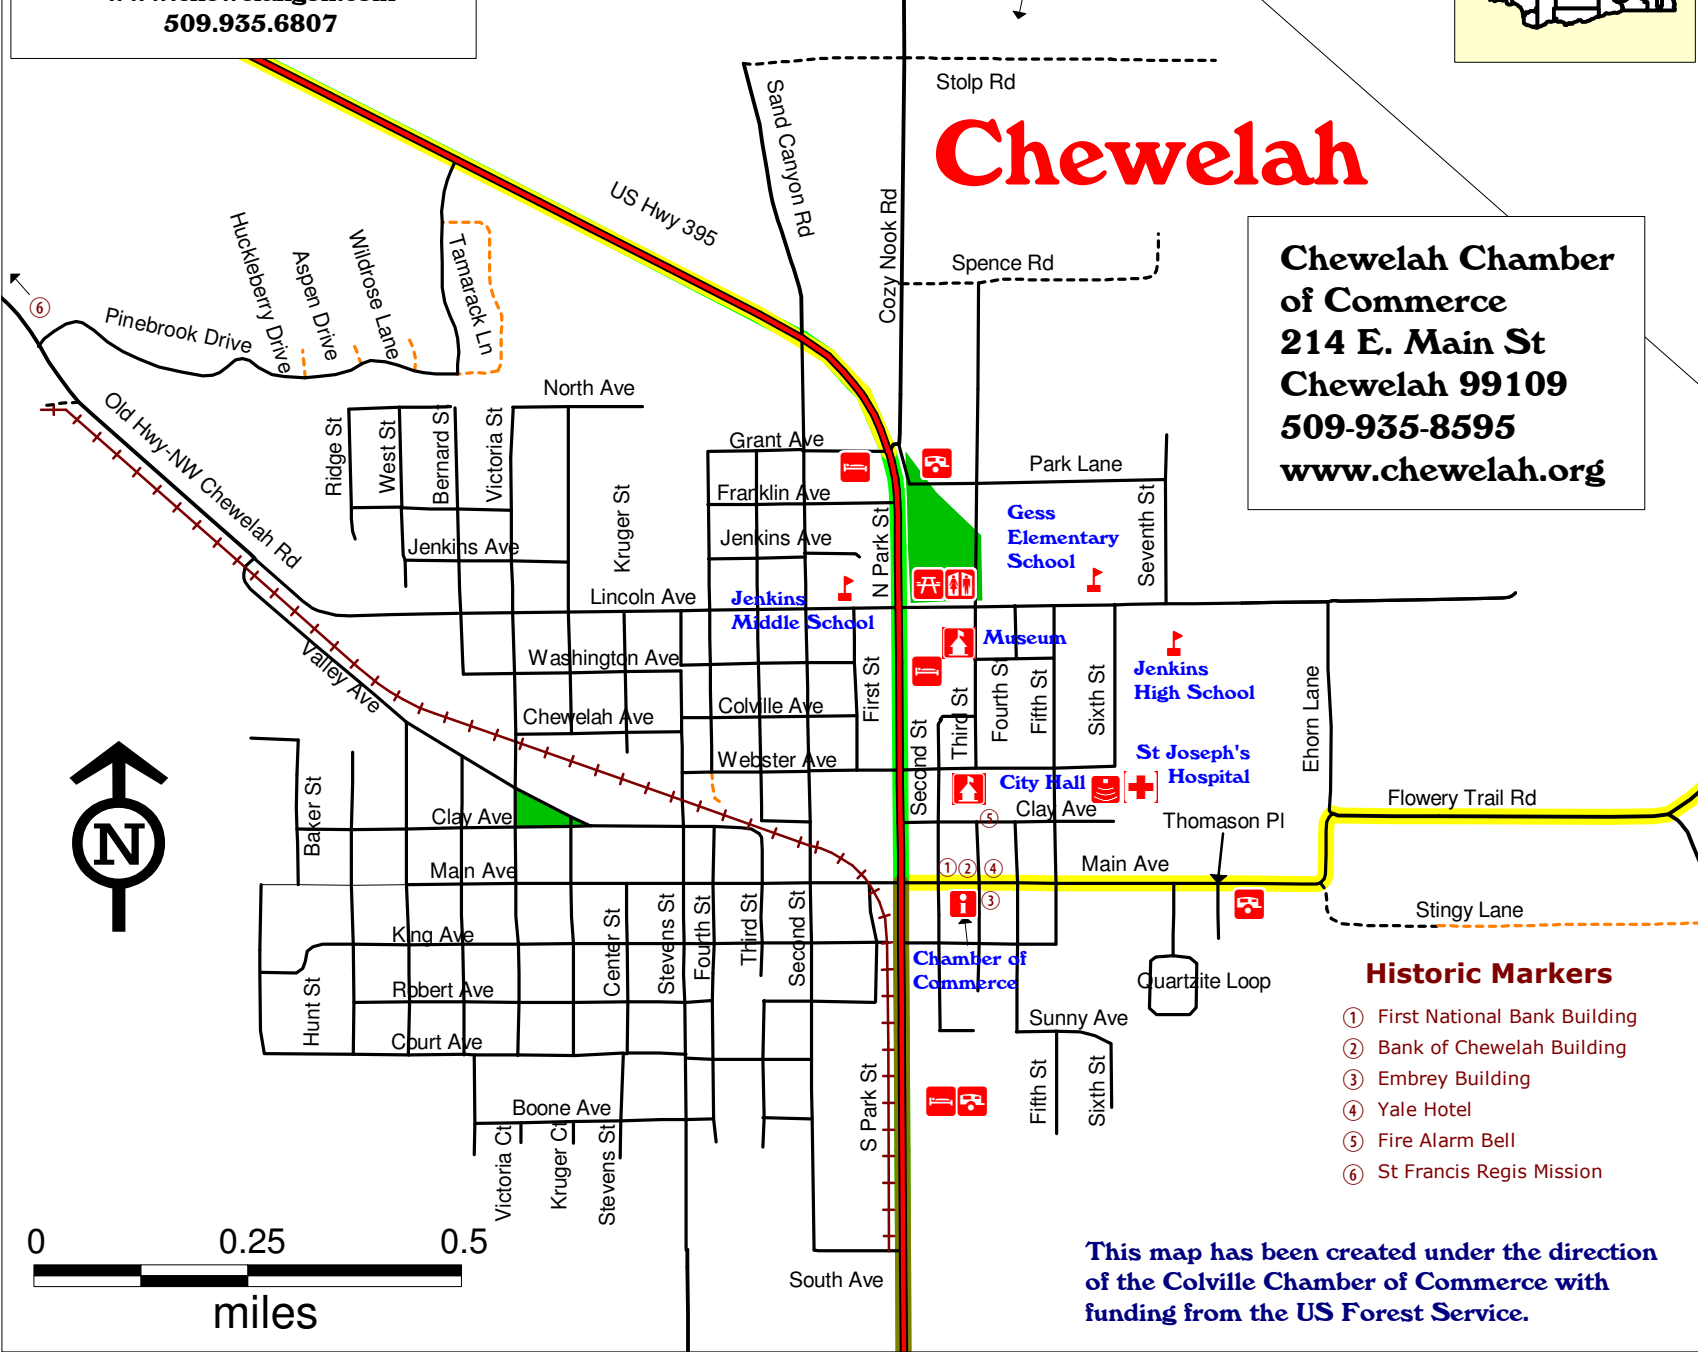

Chewelah

Chewelah Chamber of Commerce
214 E. Main St
Chewelah 99109
509-935-8595
www.chewelah.org

Historic Markers

- ① First National Bank Building
- ② Bank of Chewelah Building
- ③ Embrey Building
- ④ Yale Hotel
- ⑤ Fire Alarm Bell
- ⑥ St Francis Regis Mission

This map has been created under the direction of the Colville Chamber of Commerce with funding from the US Forest Service.

49° North Mountain Resort
www.ski49n.com
509.935.6649

Chewelah Peak Learning Center
www.awsp.org/ChewelahPeak/
509-935-7400

A Place for All Seasons

Chewelah Casino
www.chewelahcasino.com
800.322.2788