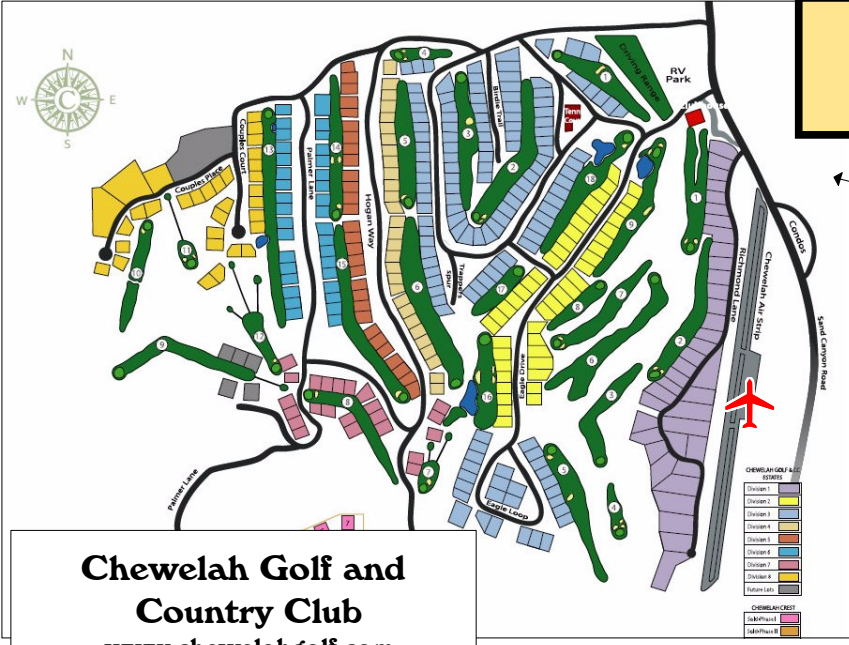

Chewelah Area Visitor Map

Chewelah Golf and Country Club
www.chewelahgolf.com
 509.935.6807

Chewelah

Chewelah Chamber of Commerce
 214 E. Main St
 Chewelah 99109
 509-935-8595
www.chewelah.org

Historic Markers

- ① First National Bank Building
- ② Bank of Chewelah Building
- ③ Embrey Building
- ④ Yale Hotel
- ⑤ Fire Alarm Bell
- ⑥ St Francis Regis Mission

This map has been created under the direction of the Colville Chamber of Commerce with funding from the US Forest Service.

Legend

- | | | | |
|--|-------------|--|-------------|
| | Downhill | | Building |
| | X-Country | | Airport |
| | Snowmobile | | Golf Course |
| | Snow Shoe | | Dining |
| | Motorcycle | | Attraction |
| | Hospital | | RV Park |
| | Information | | WiFi |
| | Parking | | Lodging |
| | Ski Lift | | Biking |
| | Casino | | OHVs |
| | School | | Hiking |
| | Day Use | | Horseback |